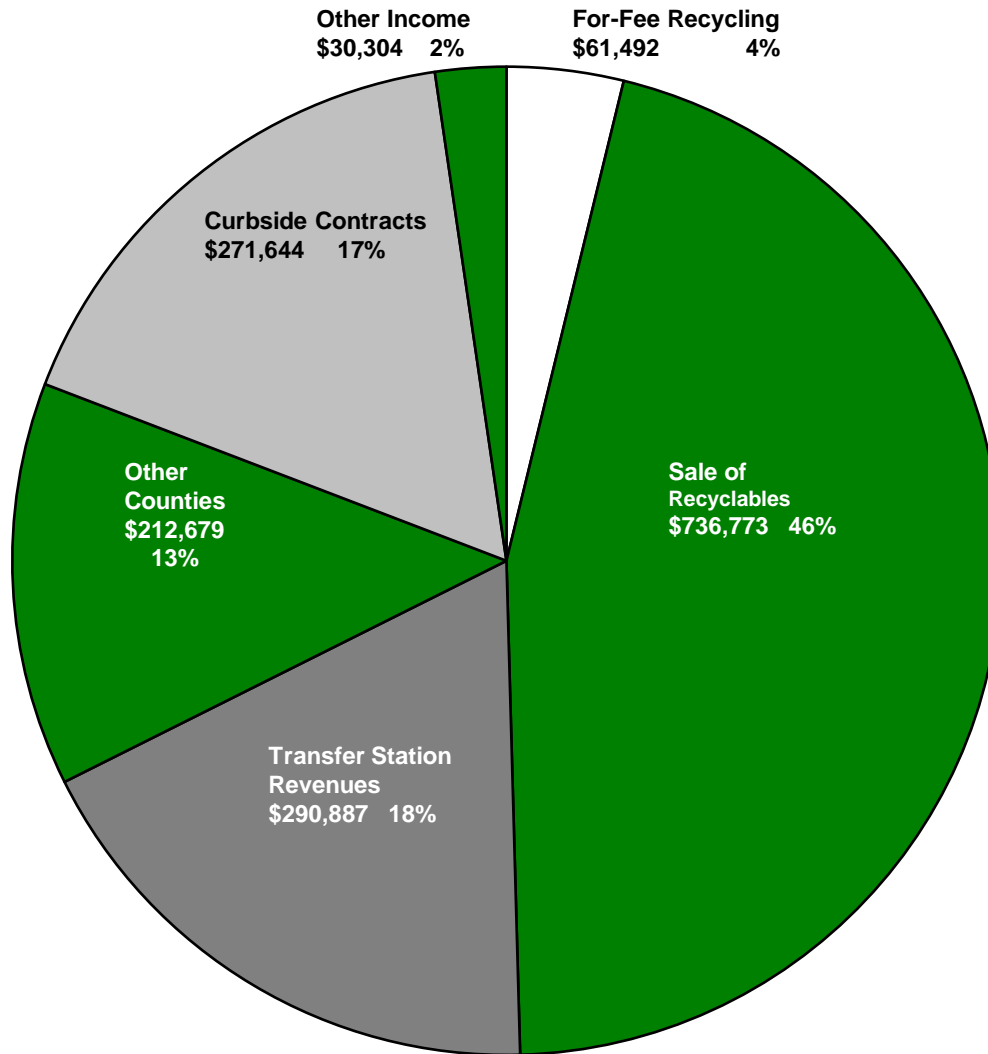

Recycling Revenue Sources:
Total Revenue $1,631,959.05