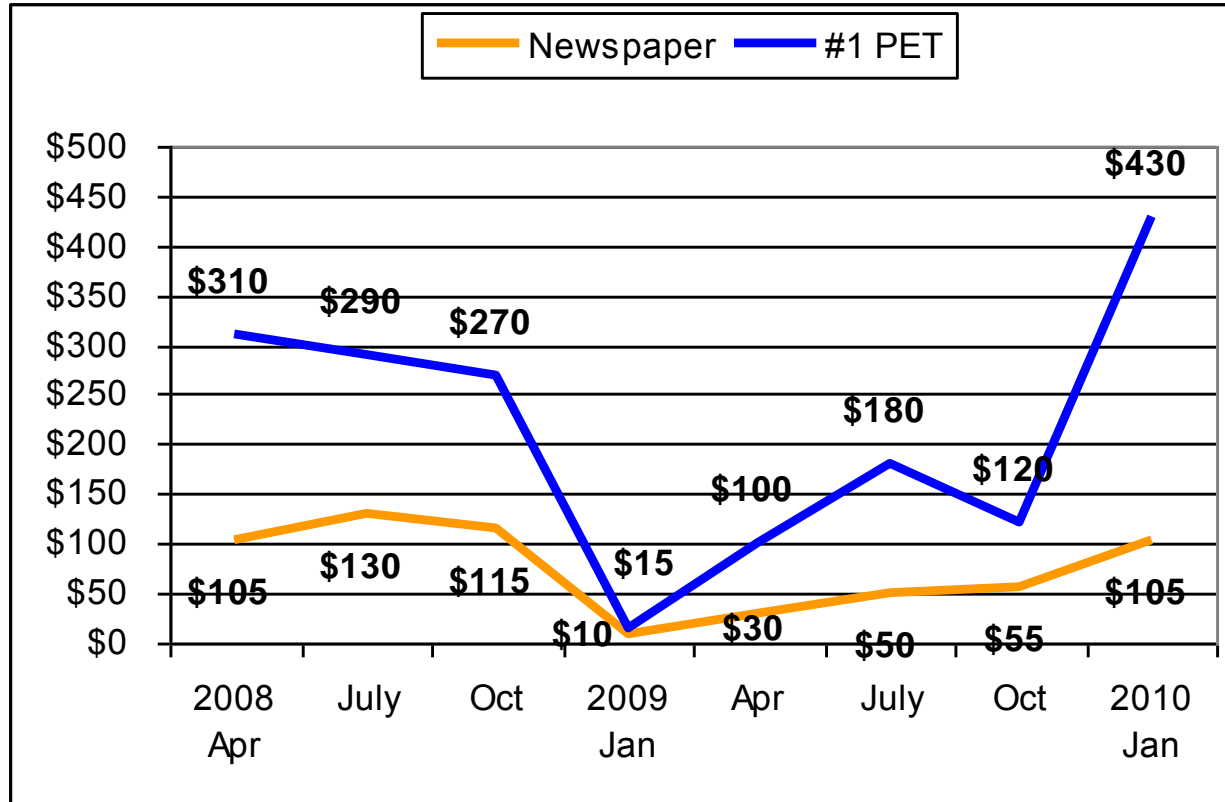

Market Volatility (value per ton)